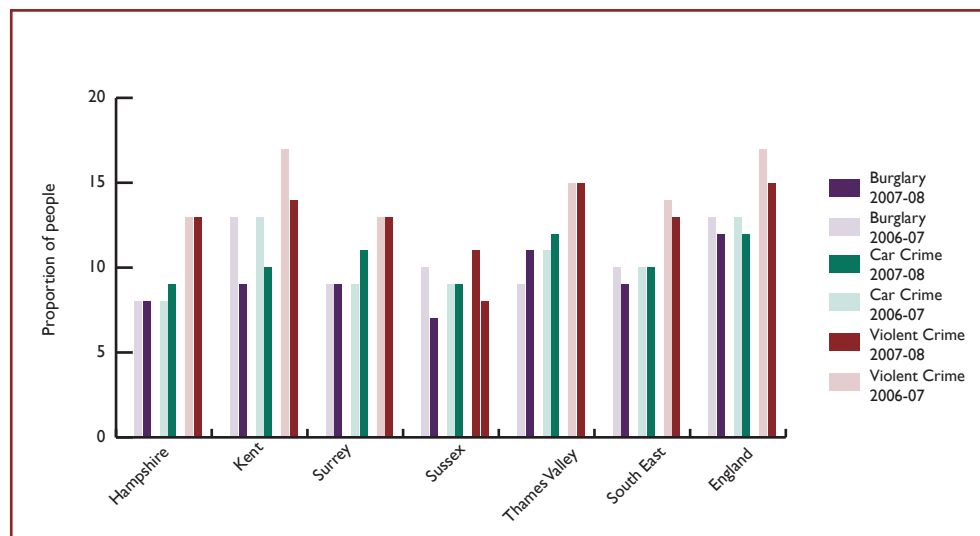

Regional Monitoring Report 2008

Data Report

Erratum

Issued 28 May 2009

This graph replaces the version on page 80 of the Regional Monitoring Report 2008, which does not include the areas of Kent and Sussex.

Figure 50: Worry about crime by police force area, 2006-07 to 2007-08

Source: British Crime Survey

Please note that on 31 March 2009, the South East England Regional Assembly became the South East England Partnership Board.